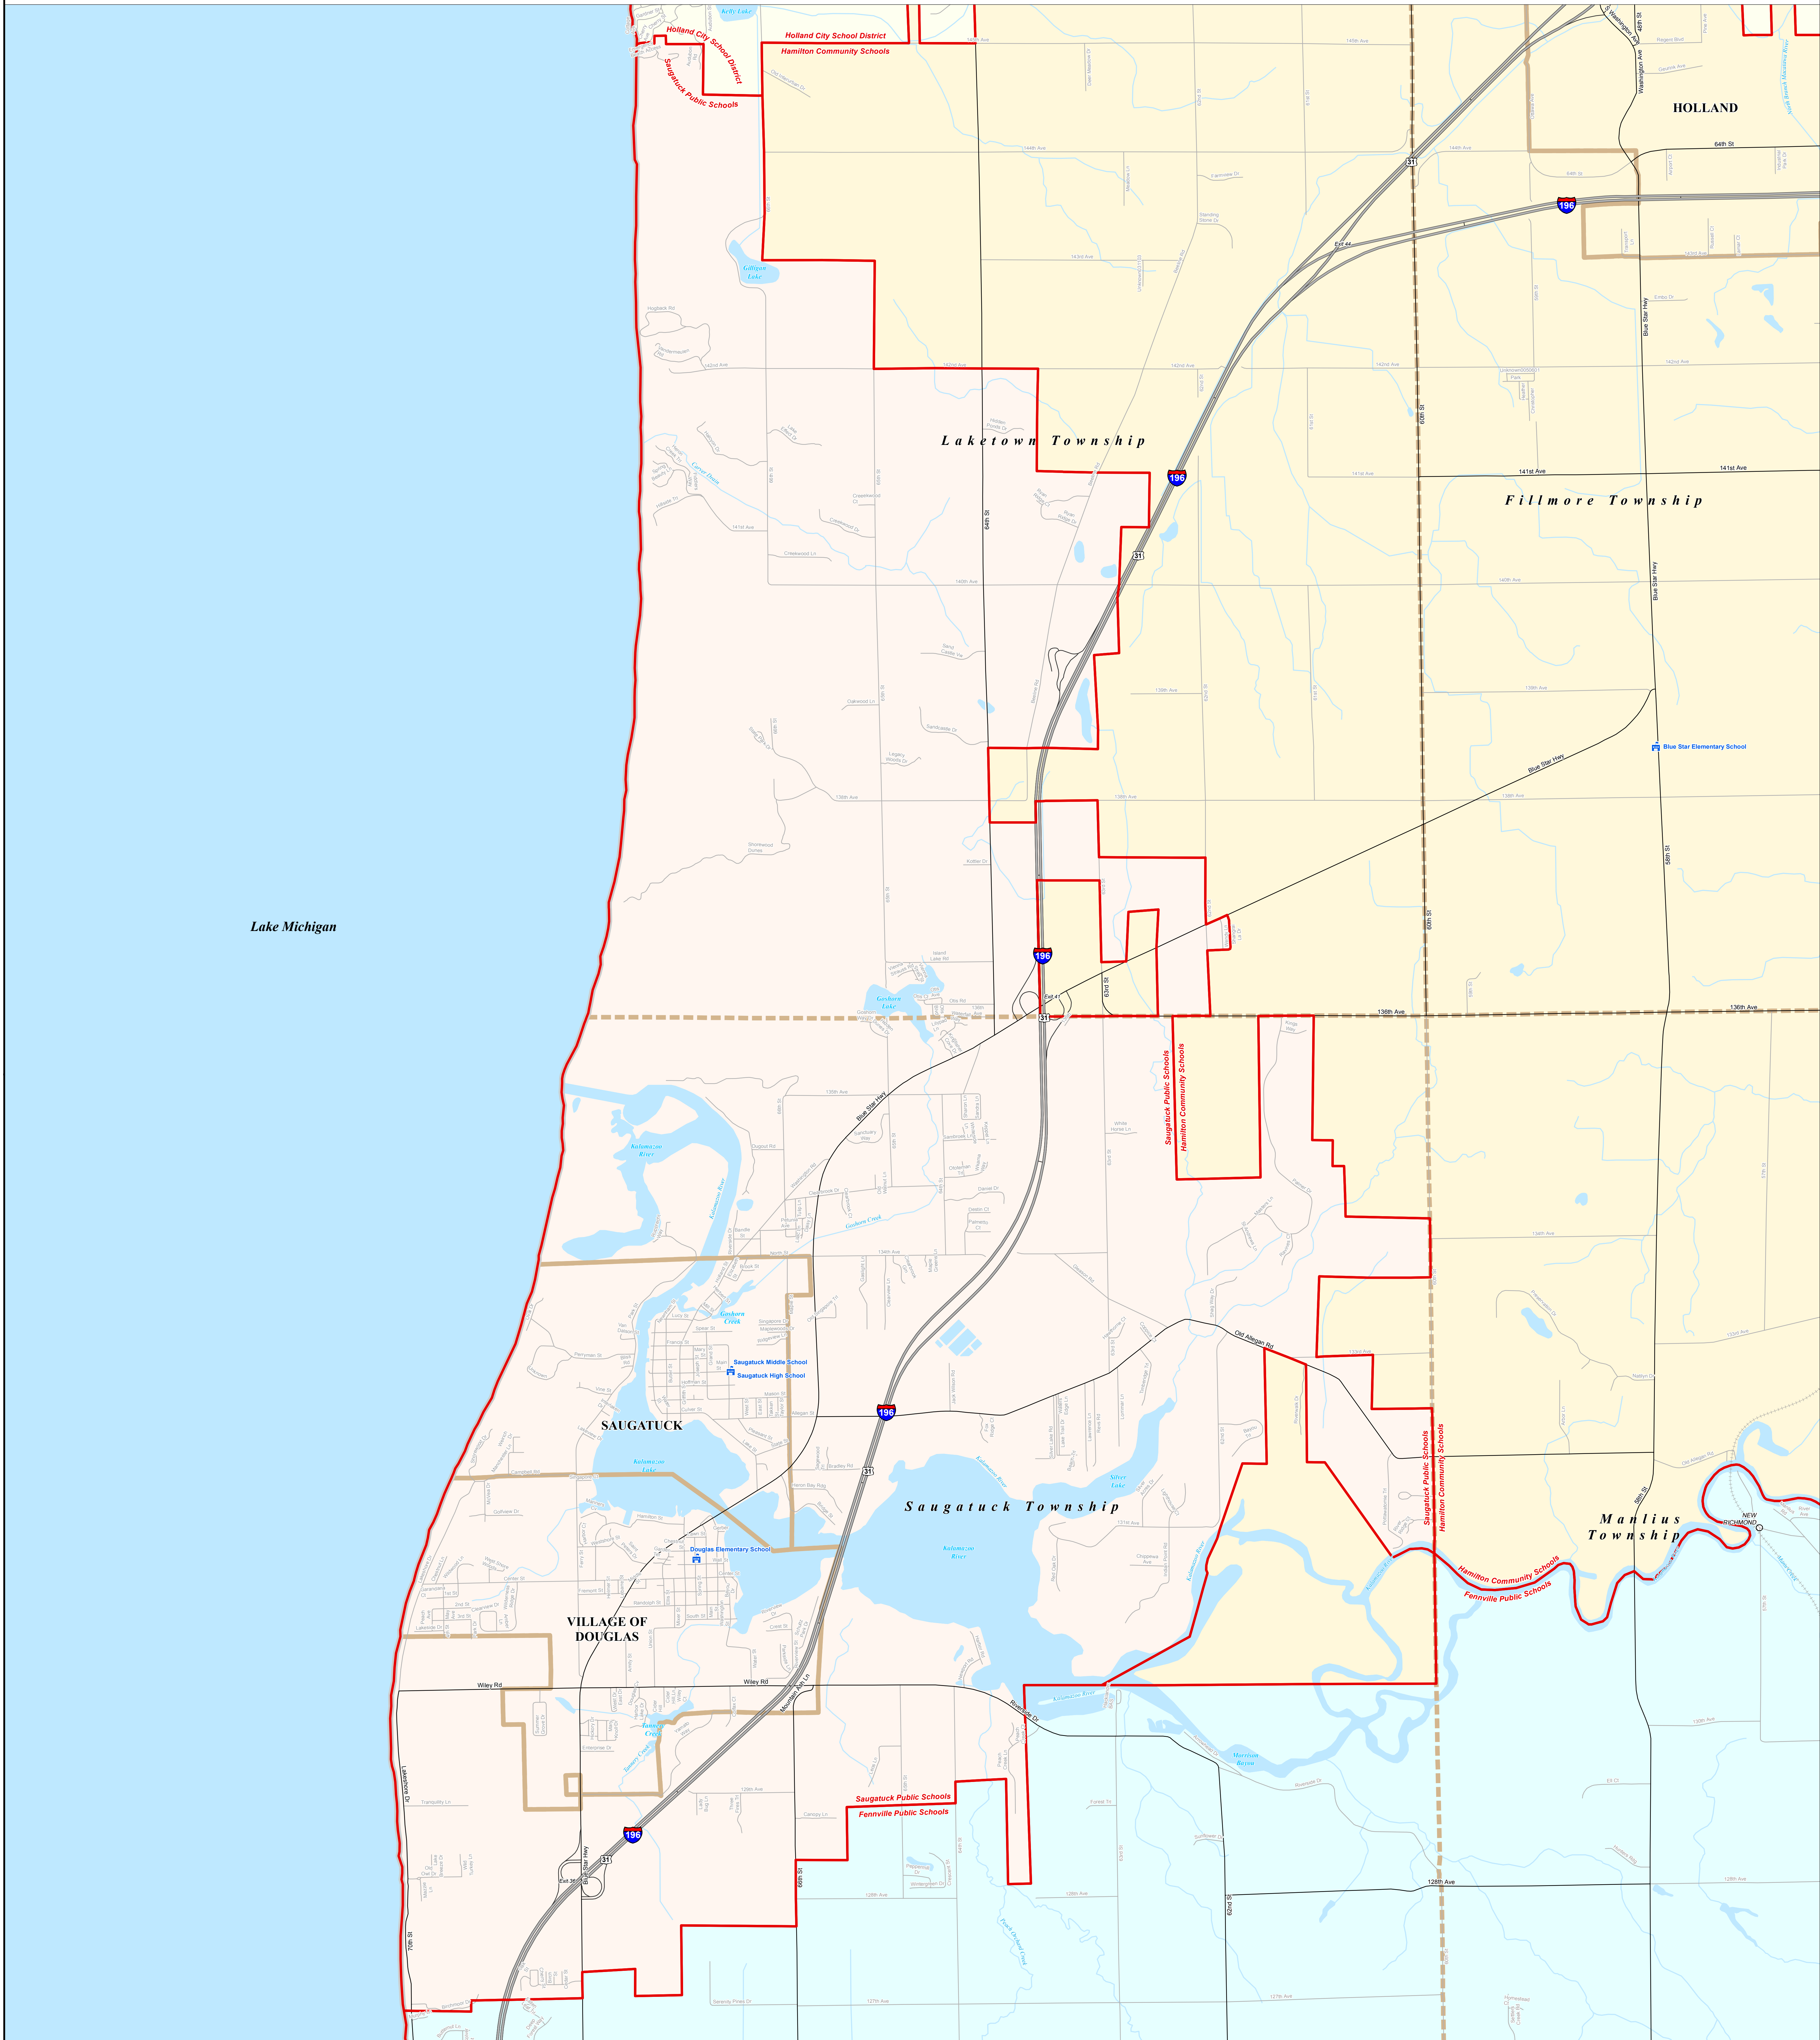

SAUGATUCK PUBLIC SCHOOLS

Ottawa Area ISD

*Note: Non K-12 School Districts identified with Asterisk (*) in Name

11/14/13

Legend   - School District   - County   - City   - Township   - Village   - Census Designated Place   - School   - Freeway   - Highway   - Primary Road   - Local Road   - Railroad   - Water Feature   - River, Stream, or Drain

Source: Michigan Geographic Framework, v13a